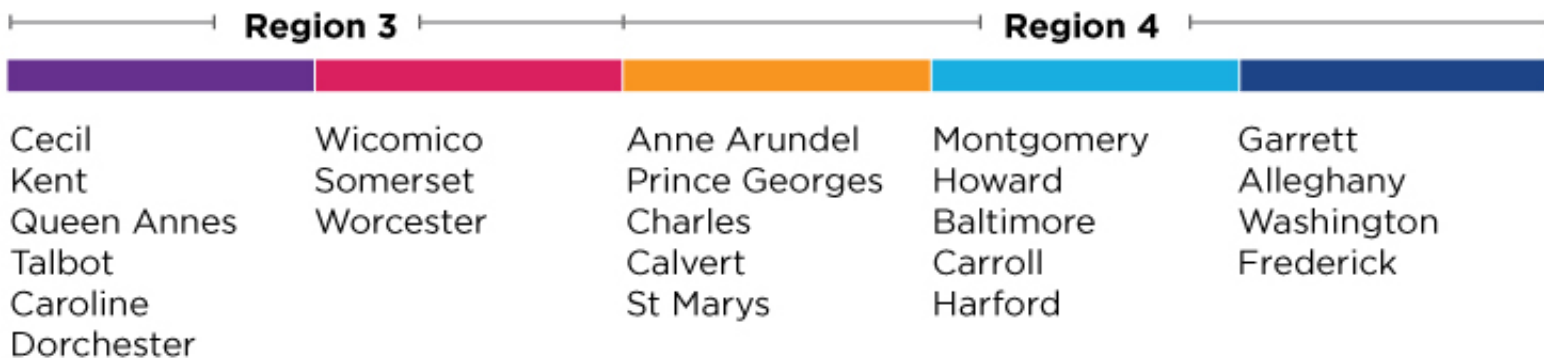

MD Forum County Territory