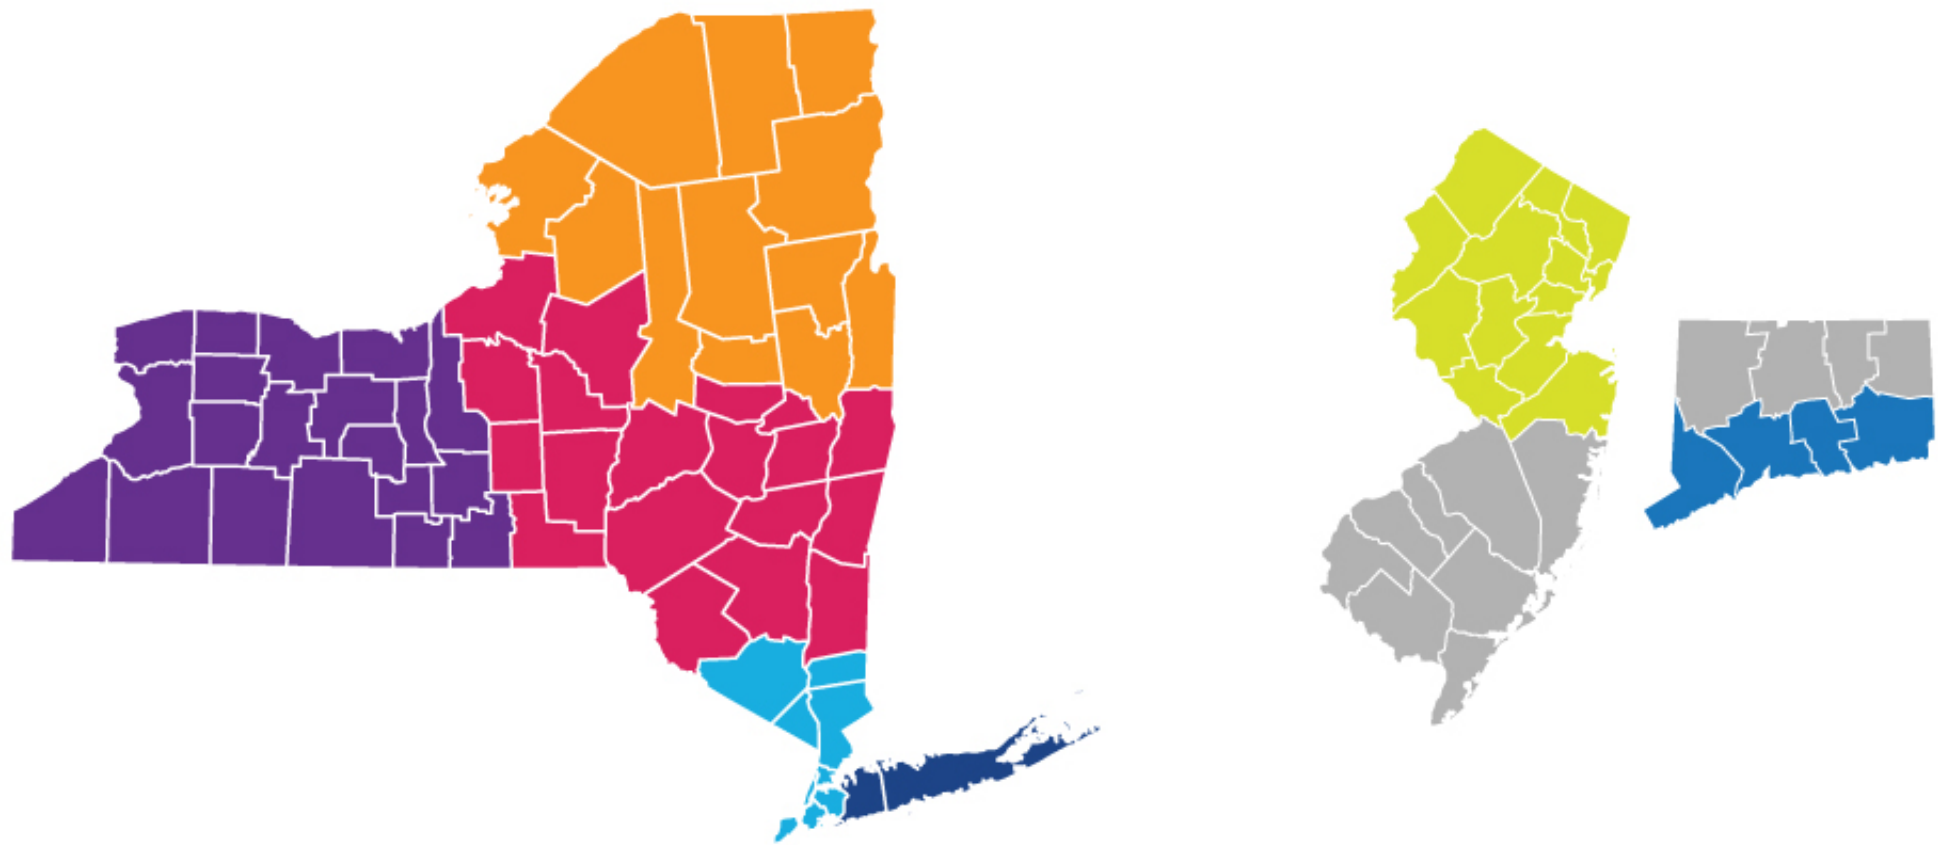

* Part of the neighborhood is also in Ward 3
 ** Part of the neighborhood is also in Ward 7
 *** Also known as Lamond Riggs
 **** Part of the neighborhood is also in Ward 4

MD Forum County Territory

Metro NY Forum County Territory

New York

New Jersey

Connecticut

Region 1

Niagara
Erie
Chautauqua
Orleans
Genesee
Wyoming
Cattaraugus
Monroe
Livingston
Allegany
Wayne
Ontario
Yates
Steuben
Seneca
Schuyler
Chemung
Cayuga
Tomkins
Tioga

Region 2

Oswego
Onondaga
Cortland
Broome
Oneida
Madison
Chenangi
Otsego
Delaware
Sullivan
Montgomery
Schoharie
Greene
Ulster
Schenectady
Albany
Rensselaer
Columbia
Dutchess

Region 3

St. Lawrence
Franklin
Clinton
Jefferson
Lewis
Herkimer
Hamilton
Fulton
Essex
Warren
Saratoga
Washington

Region 4

Orange
Putnam
Rockland
Westchester
Bronx
New York
Richmond
Kings
Queens

Region 5

Nassau
Suffolk

Region 6

Sussex
Passaic
Warren
Morris
Bergen
Essex
Hudson
Hunterdon
Somerset
Union
Middlesex
Mercer
Monmouth